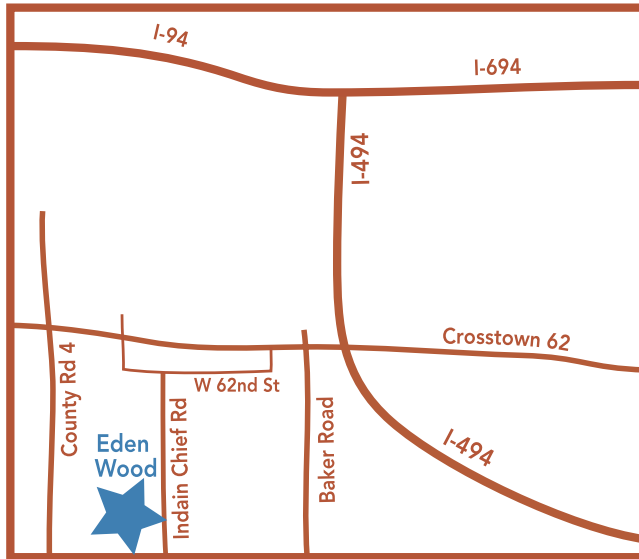

TRUE FRIENDS

Camps. Respite. Programs. Travel.

Camp Eden Wood

6350 Indian Chief Rd
Eden Prairie, MN 55346
952.852.0101
www.truefriends.org

From I-94:

Take Cross-town Hwy 62 W to the South Frontage Rd /W 62nd St stoplight. Take a left at the stoplight and then an immediate right onto Indian Chief Rd. Go 0.1 miles south on Indian Chief Rd. The entrance to Camp Eden Wood is on the right