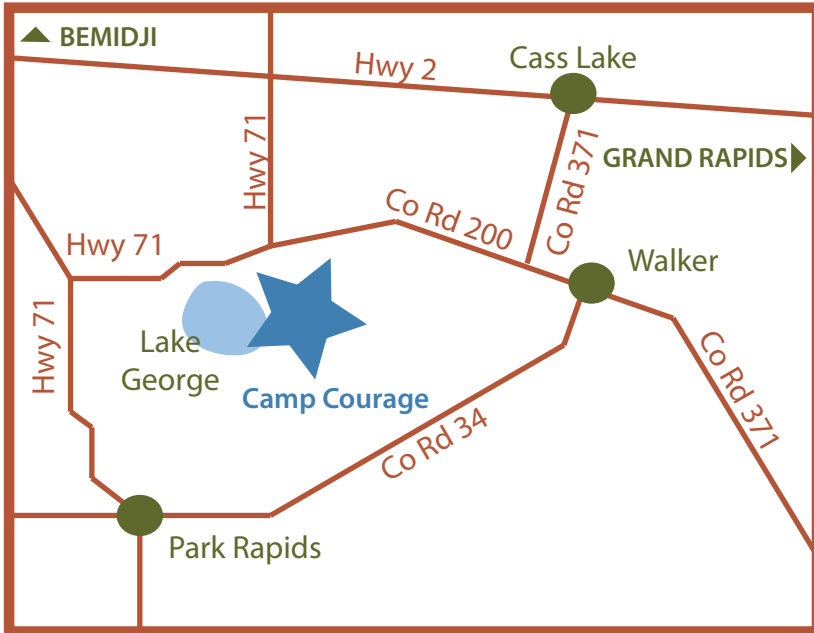

TRUE FRIENDS

Camps. Respite. Programs. Travel.

Camp Courage North

37569 Courage North Drive
Lake George, MN 56458
952.852.0101
www.truefriends.org

From Park Rapids on Hwy 71
Follow US Hwy 71 north 30 miles. One mile west of Lake George is a green entrance sign for Courage North.

From Bemidji
Follow US Hwy 71 south 25 miles. Look for the green entrance sign for Courage North.

From Twin Cities
Follow Hwy 10 north to Motley, go north on Hwy 64 to Hwy 200. Go west on Hwy 200 for five mile to Hwy 71, turn left onto Hwy 71. Go six miles and turn at the blue Hwy sign to Courage North.