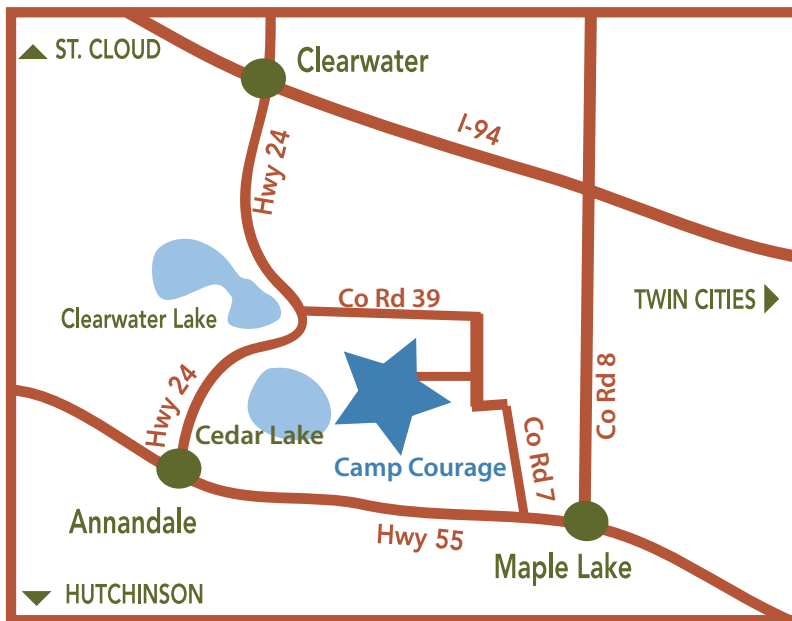

TRUE FRIENDS

Camps. Respite. Programs. Travel.

Camp Courage

8046 83rd St. NW
Maple Lake, MN 55358
952.852.0101
www.truefriends.org

From Twin Cities on Hwy 55
Camp Courage is located one half mile west of the town of Maple Lake. A green Camp Courage sign will direct you north on Co Rd 7. Follow Co Rd 7 for 3.2 miles to gates of camp on the left.

From Twin Cities on I-94
Take Silver Creek/Hasty exit 183. Turn left onto Co Rd 8 NW for six miles. Turn right onto Co Rd 39 NW for 2.3 miles. Turn left onto Co Rd 7 NW for 1.3 miles to gates of camp on the left.

From St. Cloud on I-94
Take Clearwater exit 178. Go south toward Annandale on Hwy 24 for nine miles. Turn left onto Co Rd 39 and follow for 2 miles. Turn right onto Co Rd 7 to gates of camp on right.