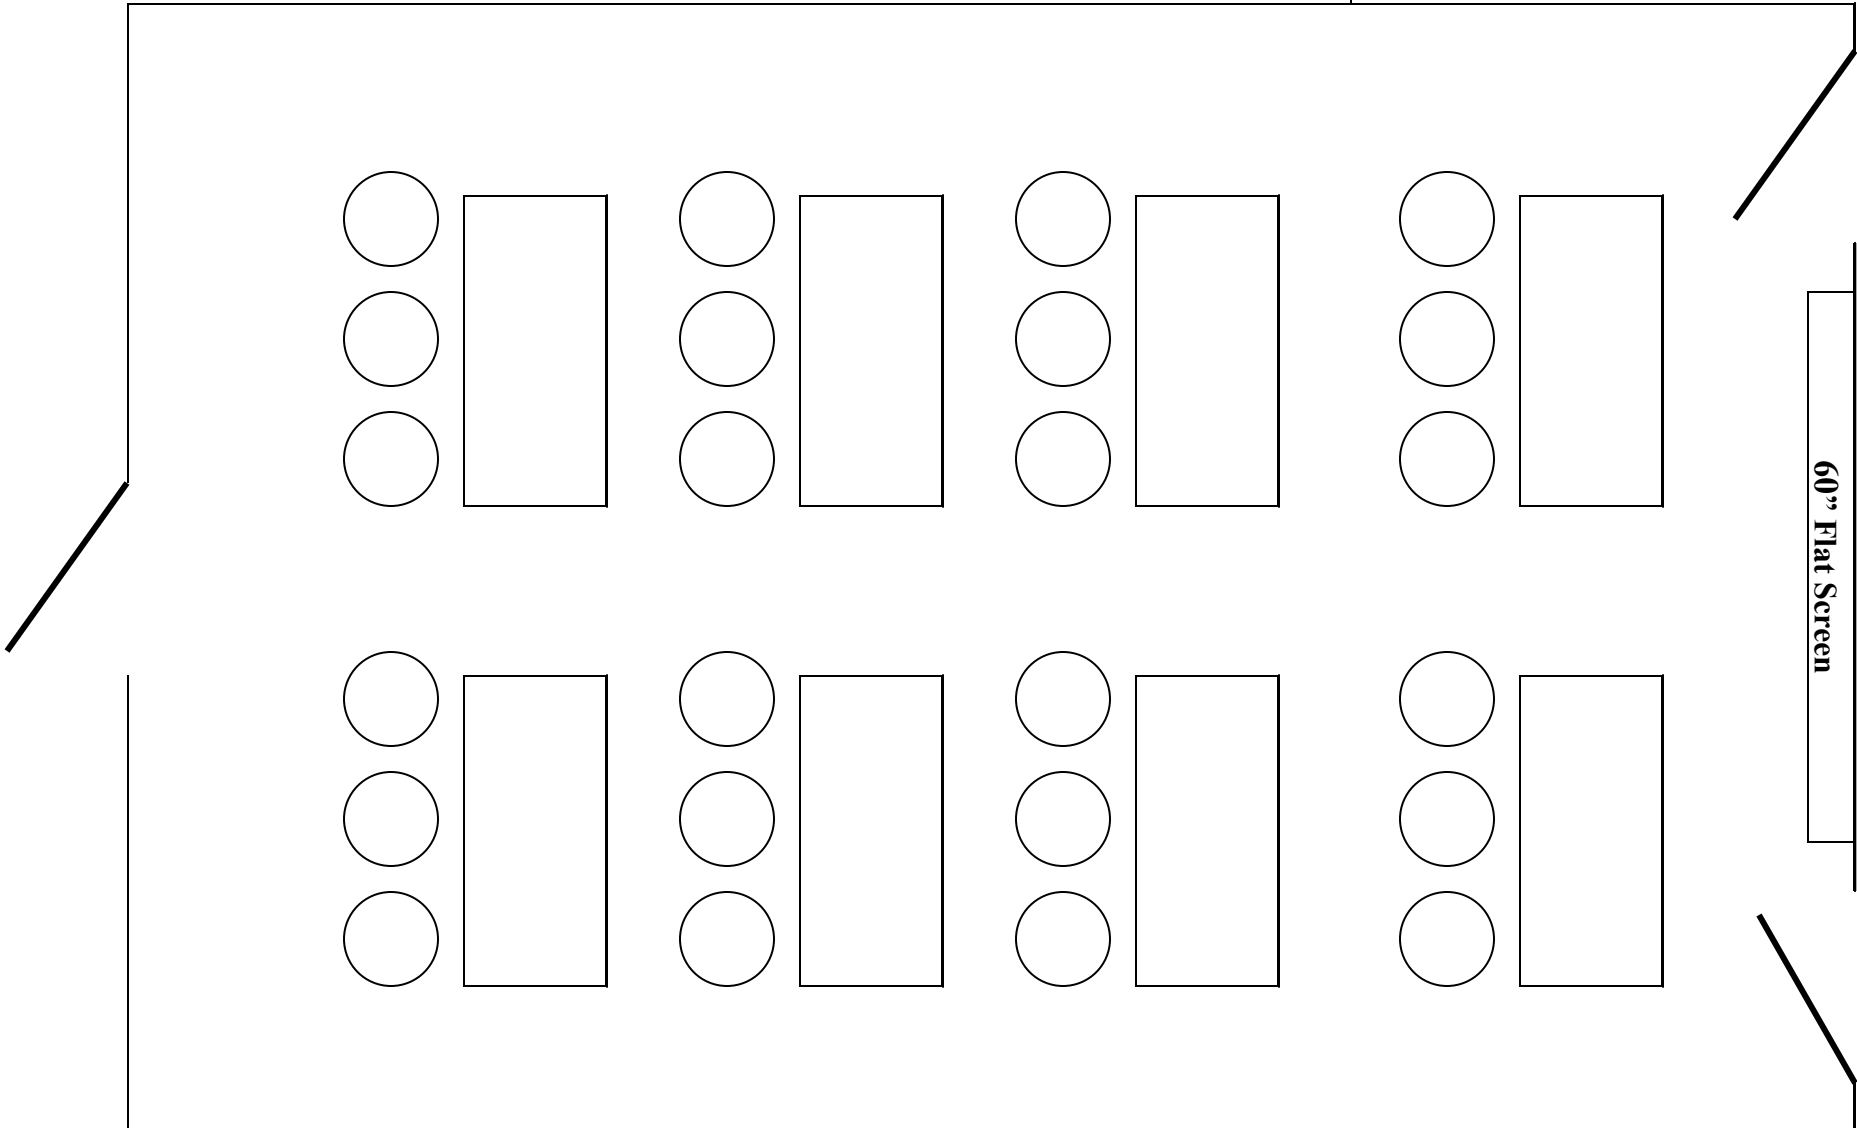

FIRESIDE ROOM

20-25 Capacity

60" Flat Screen

DeGross Center

60" Flat Screen

DeGross Center