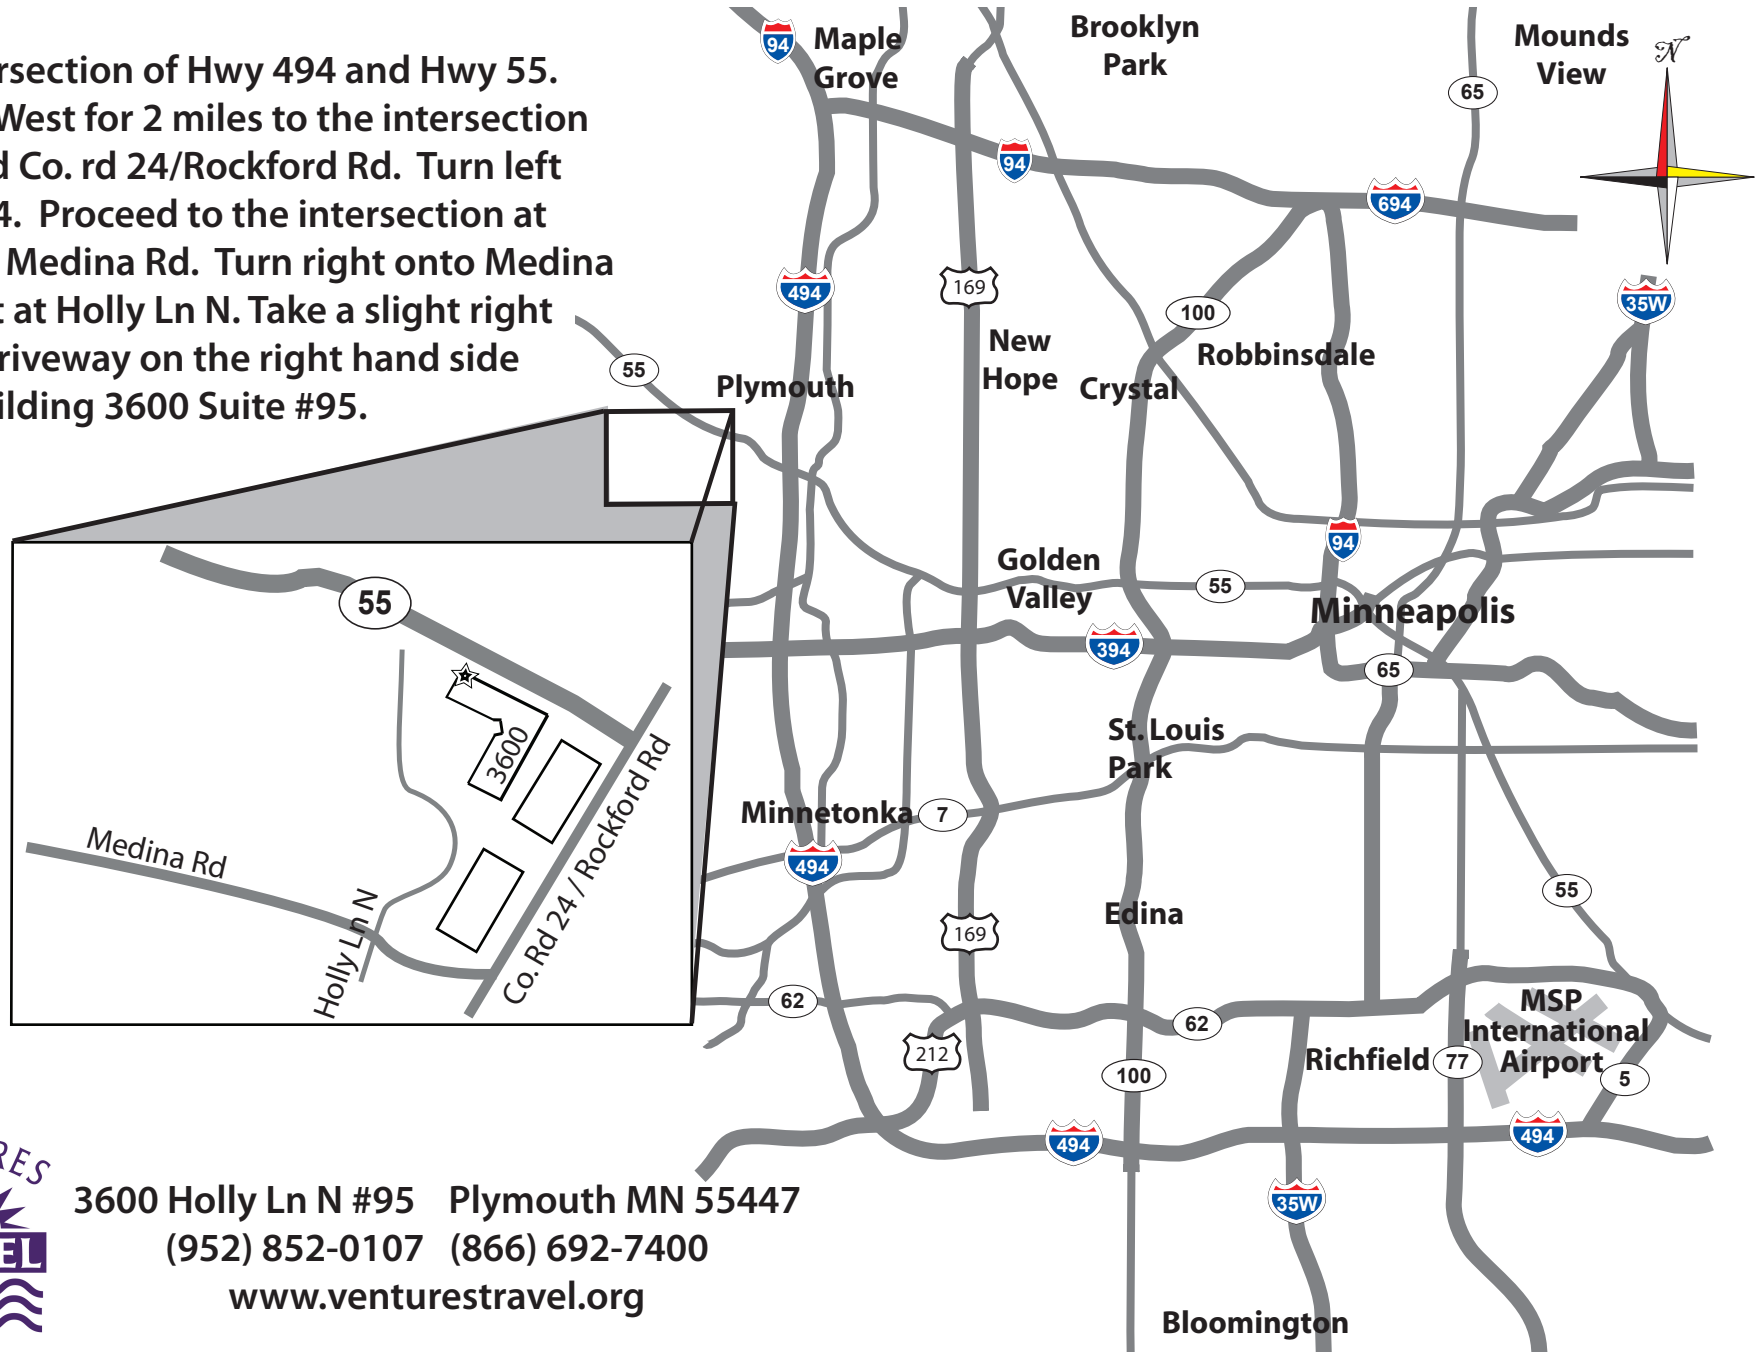

**Ventures Travel LLC is located on the west side of the Twin Cities Metropolitan Area off Hwy 55 in Plymouth.**

**Directions:**

From the intersection of Hwy 494 and Hwy 55. Take Hwy 55-West for 2 miles to the intersection of Hwy 55 and Co. rd 24/Rockford Rd. Turn left onto Co. Rd 24. Proceed to the intersection at Co. Rd 24 and Medina Rd. Turn right onto Medina Rd. Turn right at Holly Ln N. Take a slight right into the 4th driveway on the right hand side arriving at building 3600 Suite #95.