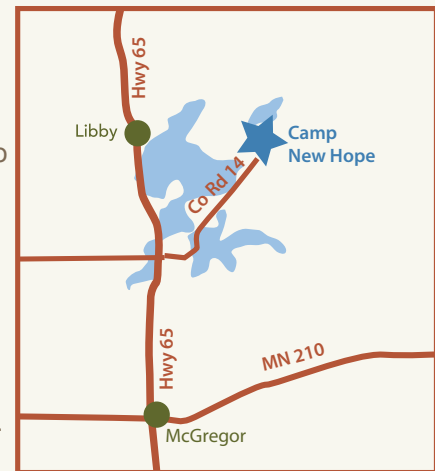

10509 108th St NW Annandale, MN 55302

From I-94:

Take exit 178/ Clearwater. Go south toward Annandale on Hwy 24 for 7.5 miles, turn right onto 108th St NW and continue 0.7 miles to the camp on the left.

Follow US Hwy 71 south 25 miles. Look for the green entrance sign for Courage North.

From MSP:

Follow Hwy 10 north to Motley, go north on Hwy 64 to Hwy 200. Go west on Hwy 200 for five mile to Hwy 71, turn left onto Hwy 71. Go six miles and turn at the blue Hwy sign to Courage North.

Camp New Hope

53035 Lake Ave McGregor, MN 55760

From MSP:

Take I-35 N. Take Moose Lake Exit onto Hwy 27. Go west on Hwy 27 to Hwy 65. Go north on Hwy 65 to McGregor. Follow directions from McGregor.

From Duluth:

Take I-35 S 21 miles. Take MN 210 Exit 235. Go west on MN 210 to McGregor. Follow directions from McGregor.

From McGregor:

Take Hwy 65 north 7 miles to the BP gas station. Turn right and go east 7 miles on Co Rd 14 / Lake Ave. Camp New Hope is on the left.