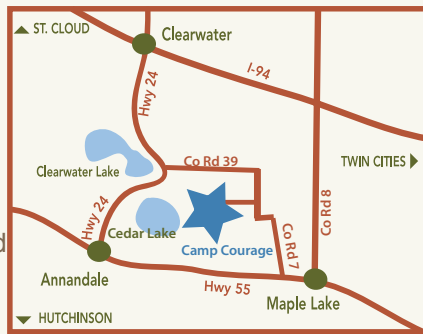

GETTING TO CAMP Location directions

Camp Courage

8046 83rd St NW Maple Lake, MN 55358

From Hwy 55 West:

Camp Courage is located one half mile west of the town of Maple Lake. A green Camp Courage sign will direct you north on Co Rd 7. Follow Co Rd 7 for 3.2 miles to gates to camp on the left.

From I-94:

Take exit 178/Clearwater. Go south toward Annandale on Hwy 24 for nine miles. Turn left onto Co Rd 39 and follow for 2 miles. Turn right onto Co Rd 7 to gates to camp on right.

Camp Friendship

10509 108th St NW Annandale, MN 55302

From I-94:

Take exit 178/ Clearwater. Go south toward Annandale on Hwy 24 for 7.5 miles, turn right onto 108th St NW and continue 0.7 miles to the camp on the left.

Take I-35 S 21 miles. Take MN 210 Exit 235. Go west on MN 210 to McGregor. Follow directions from McGregor.

From McGregor:

Take Hwy 65 north 7 miles to the BP gas station. Turn right and go east 7 miles on Co Rd 14 / Lake Ave. Camp New Hope is on the left.